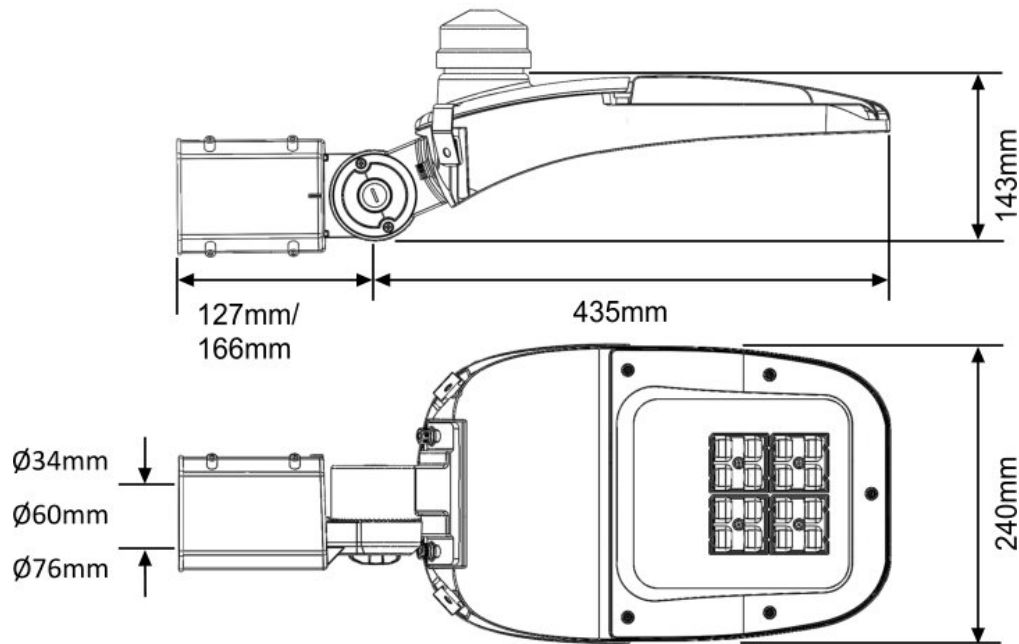

Specifications

Bodium 25W

Item Number	Description	Light Source	LED Rating (lm)	Total Wattage(W)	Colour Name	CCT (K)	CRI	Voltage	Drive Current	Luminaire Flux (lm)	Luminaire Efficacy (lm/W)	Kg	Unit Colour	Spigot Size (mm)	
Standard - 6K															
F25-A4C-00G-34	Bodium-25W-LED-AC-6K-Std-Grey-34mm	LED	3,264	25	CW	6K	Ra>70	220-240	440	2,872	115	6.0	Grey	34	
F25-A4C-00G-60	Bodium-25W-LED-AC-6K-Std-Grey-60mm	LED	3,264	25	CW	6K	Ra>70	220-240	440	2,872	115	6.0	Grey	60	
F25-A4C-00G-76	Bodium-25W-LED-AC-6K-Std-Grey-76mm	LED	3,264	25	CW	6K	Ra>70	220-240	440	2,872	115	6.0	Grey	76	
Standard - 4K															
F25-A4N-00G-34	Bodium-25W-LED-AC-4K-Std-Grey-34mm	LED	3,264	25	NW	4K	Ra>70	220-240	440	2,872	115	6.0	Grey	34	
F25-A4N-00G-60	Bodium-25W-LED-AC-4K-Std-Grey-60mm	LED	3,264	25	NW	4K	Ra>70	220-240	440	2,872	115	6.0	Grey	60	
F25-A4N-00G-76	Bodium-25W-LED-AC-4K-Std-Grey-76mm	LED	3,264	25	NW	4K	Ra>70	220-240	440	2,872	115	6.0	Grey	76	
Standard - 3K															
F25-A4W-00G-34	Bodium-25W-LED-AC-3K-Std-Grey-34mm	LED	2,758	25	WW	3K	Ra>80	220-240	440	2,427	97	6.0	Grey	34	
F25-A4W-00G-60	Bodium-25W-LED-AC-3K-Std-Grey-60mm	LED	2,758	25	WW	3K	Ra>80	220-240	440	2,427	97	6.0	Grey	60	
F25-A4W-00G-76	Bodium-25W-LED-AC-3K-Std-Grey-76mm	LED	2,758	25	WW	3K	Ra>80	220-240	440	2,427	97	6.0	Grey	76	
Standard - Nema Socket - 6K															
F25-A4C-05G-34	Bodium-25W-LED-AC-6K-Std-Nema Socket-Grey-34mm	LED	3,264	25	CW	6K	Ra>70	220-240	440	2,872	115	6.0	Grey	34	
F25-A4C-05G-60	Bodium-25W-LED-AC-6K-Std-Nema Socket-Grey-60mm	LED	3,264	25	CW	6K	Ra>70	220-240	440	2,872	115	6.0	Grey	60	
F25-A4C-05G-76	Bodium-25W-LED-AC-6K-Std-Nema Socket-Grey-76mm	LED	3,264	25	CW	6K	Ra>70	220-240	440	2,872	115	6.0	Grey	76	
Standard - Nema Socket - 4K															
F25-A4N-05G-34	Bodium-25W-LED-AC-4K-Std-Nema Socket-Grey-34mm	LED	3,264	25	NW	4K	Ra>70	220-240	440	2,872	115	6.0	Grey	34	
F25-A4N-05G-60	Bodium-25W-LED-AC-4K-Std-Nema Socket-Grey-60mm	LED	3,264	25	NW	4K	Ra>70	220-240	440	2,872	115	6.0	Grey	60	
F25-A4N-05G-76	Bodium-25W-LED-AC-4K-Std-Nema Socket-Grey-76mm	LED	3,264	25	NW	4K	Ra>70	220-240	440	2,872	115	6.0	Grey	76