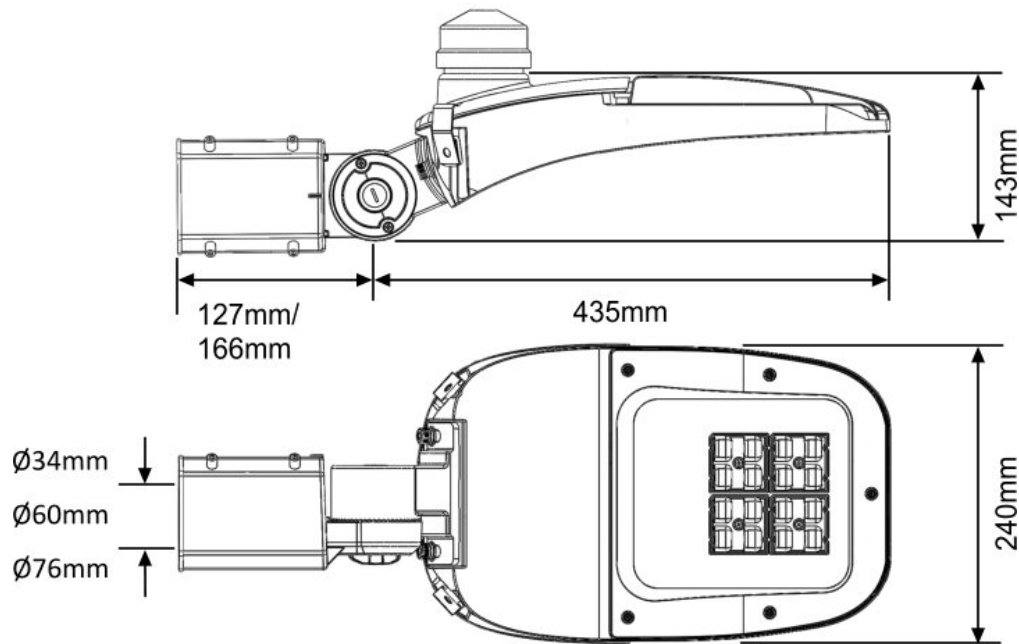

Specifications

Bodium 20W

Item Number	Description	Light Source	LED Rating (lm)	Total Wattage(W)	Colour Name	CCT (K)	CRI	Voltage	Drive Current	Luminaire Flux (lm)	Luminaire Efficacy (lm/W)	Kg	Unit Colour	Spigot Size (mm)	
Standard - 6K															
F20-A3C-00G-34	Bodium-20W-LED-AC-6K-Std-Grey-34mm	LED	2,640	20	CW	6K	Ra>70	220-240	350	2,323	116	6.0	Grey	34	
F20-A3C-00G-60	Bodium-20W-LED-AC-6K-Std-Grey-60mm	LED	2,640	20	CW	6K	Ra>70	220-240	350	2,323	116	6.0	Grey	60	
F20-A3C-00G-76	Bodium-20W-LED-AC-6K-Std-Grey-76mm	LED	2,640	20	CW	6K	Ra>70	220-240	350	2,323	116	6.0	Grey	76	
Standard - 4K															
F20-A3N-00G-34	Bodium-20W-LED-AC-4K-Std-Grey-34mm	LED	2,640	20	NW	4K	Ra>70	220-240	350	2,323	116	6.0	Grey	34	
F20-A3N-00G-60	Bodium-20W-LED-AC-4K-Std-Grey-60mm	LED	2,640	20	NW	4K	Ra>70	220-240	350	2,323	116	6.0	Grey	60	
F20-A3N-00G-76	Bodium-20W-LED-AC-4K-Std-Grey-76mm	LED	2,640	20	NW	4K	Ra>70	220-240	350	2,323	116	6.0	Grey	76	
Standard - 3K															
F20-A3W-00G-34	Bodium-20W-LED-AC-3K-Std-Grey-34mm	LED	2,234	20	WW	3K	Ra>80	220-240	350	1,966	98	6.0	Grey	34	
F20-A3W-00G-60	Bodium-20W-LED-AC-3K-Std-Grey-60mm	LED	2,234	20	WW	3K	Ra>80	220-240	350	1,966	98	6.0	Grey	60	
F20-A3W-00G-76	Bodium-20W-LED-AC-3K-Std-Grey-76mm	LED	2,234	20	WW	3K	Ra>80	220-240	350	1,966	98	6.0	Grey	76	
Standard - Nema Socket - 6K															
F20-A3C-05G-34	Bodium-20W-LED-AC-6K-Std-Nema Socket-Grey-34mm	LED	2,640	20	CW	6K	Ra>70	220-240	350	2,323	116	6.0	Grey	34	
F20-A3C-05G-60	Bodium-20W-LED-AC-6K-Std-Nema Socket-Grey-60mm	LED	2,640	20	CW	6K	Ra>70	220-240	350	2,323	116	6.0	Grey	60	
F20-A3C-05G-76	Bodium-20W-LED-AC-6K-Std-Nema Socket-Grey-76mm	LED	2,640	20	CW	6K	Ra>70	220-240	350	2,323	116	6.0	Grey	76	
Standard - Nema Socket - 4K															
F20-A3N-05G-34	Bodium-20W-LED-AC-4K-Std-Nema Socket-Grey-34mm	LED	2,640	20	NW	4K	Ra>70	220-240	350	2,323	116	6.0	Grey	34	
F20-A3N-05G-60	Bodium-20W-LED-AC-4K-Std-Nema Socket-Grey-60mm	LED	2,640	20	NW	4K	Ra>70	220-240	350	2,323	116	6.0	Grey	60	
F20-A3N-05G-76	Bodium-20W-LED-AC-4K-Std-Nema Socket-Grey-76mm	LED	2,640	20	NW	4K	Ra>70	220-240	350	2,323	116	6.0	Grey	76