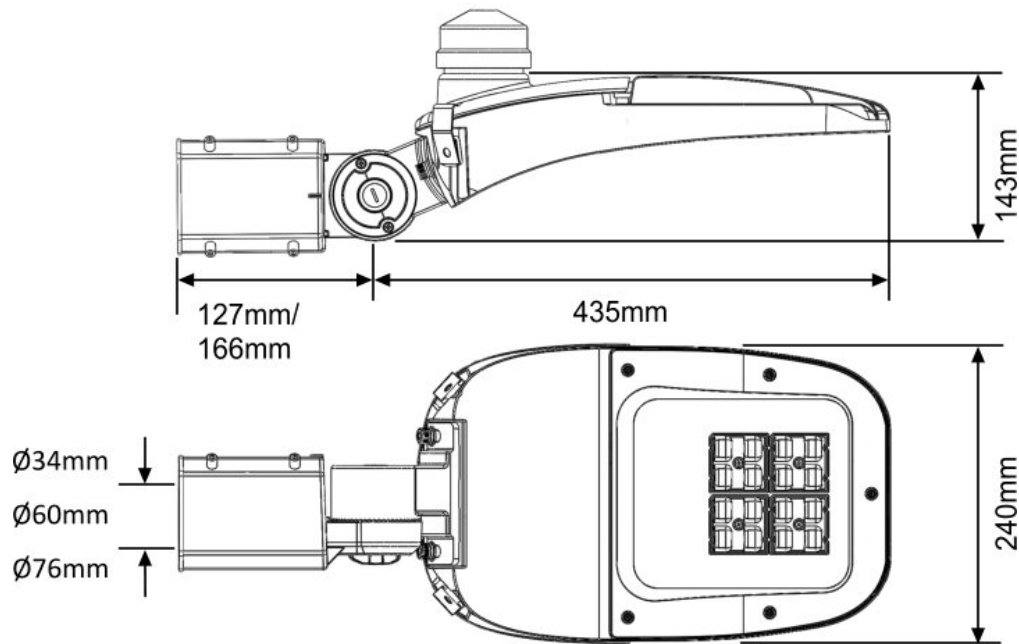

## Features

- LED rating 1,984lm (4000K & 6000K)
- LED rating 1,664lm (3000K)
- Luminaire flux 1,746m (4000K & 6000K)
- Luminaire flux 1,464lm (3000K)
- Total wattage 15W
- -20 to +40°C operating temperature.
- LED Life span > 100,000hrs.
- Osram LED and Osram Driver.
- Post-top or side-entry, 34/60/76mm spigot options.
- Aluminium die-casting housing for maximum heat dissipation
- Optimised optics for high uniformity and maximum spacing's between columns.

## Specifications